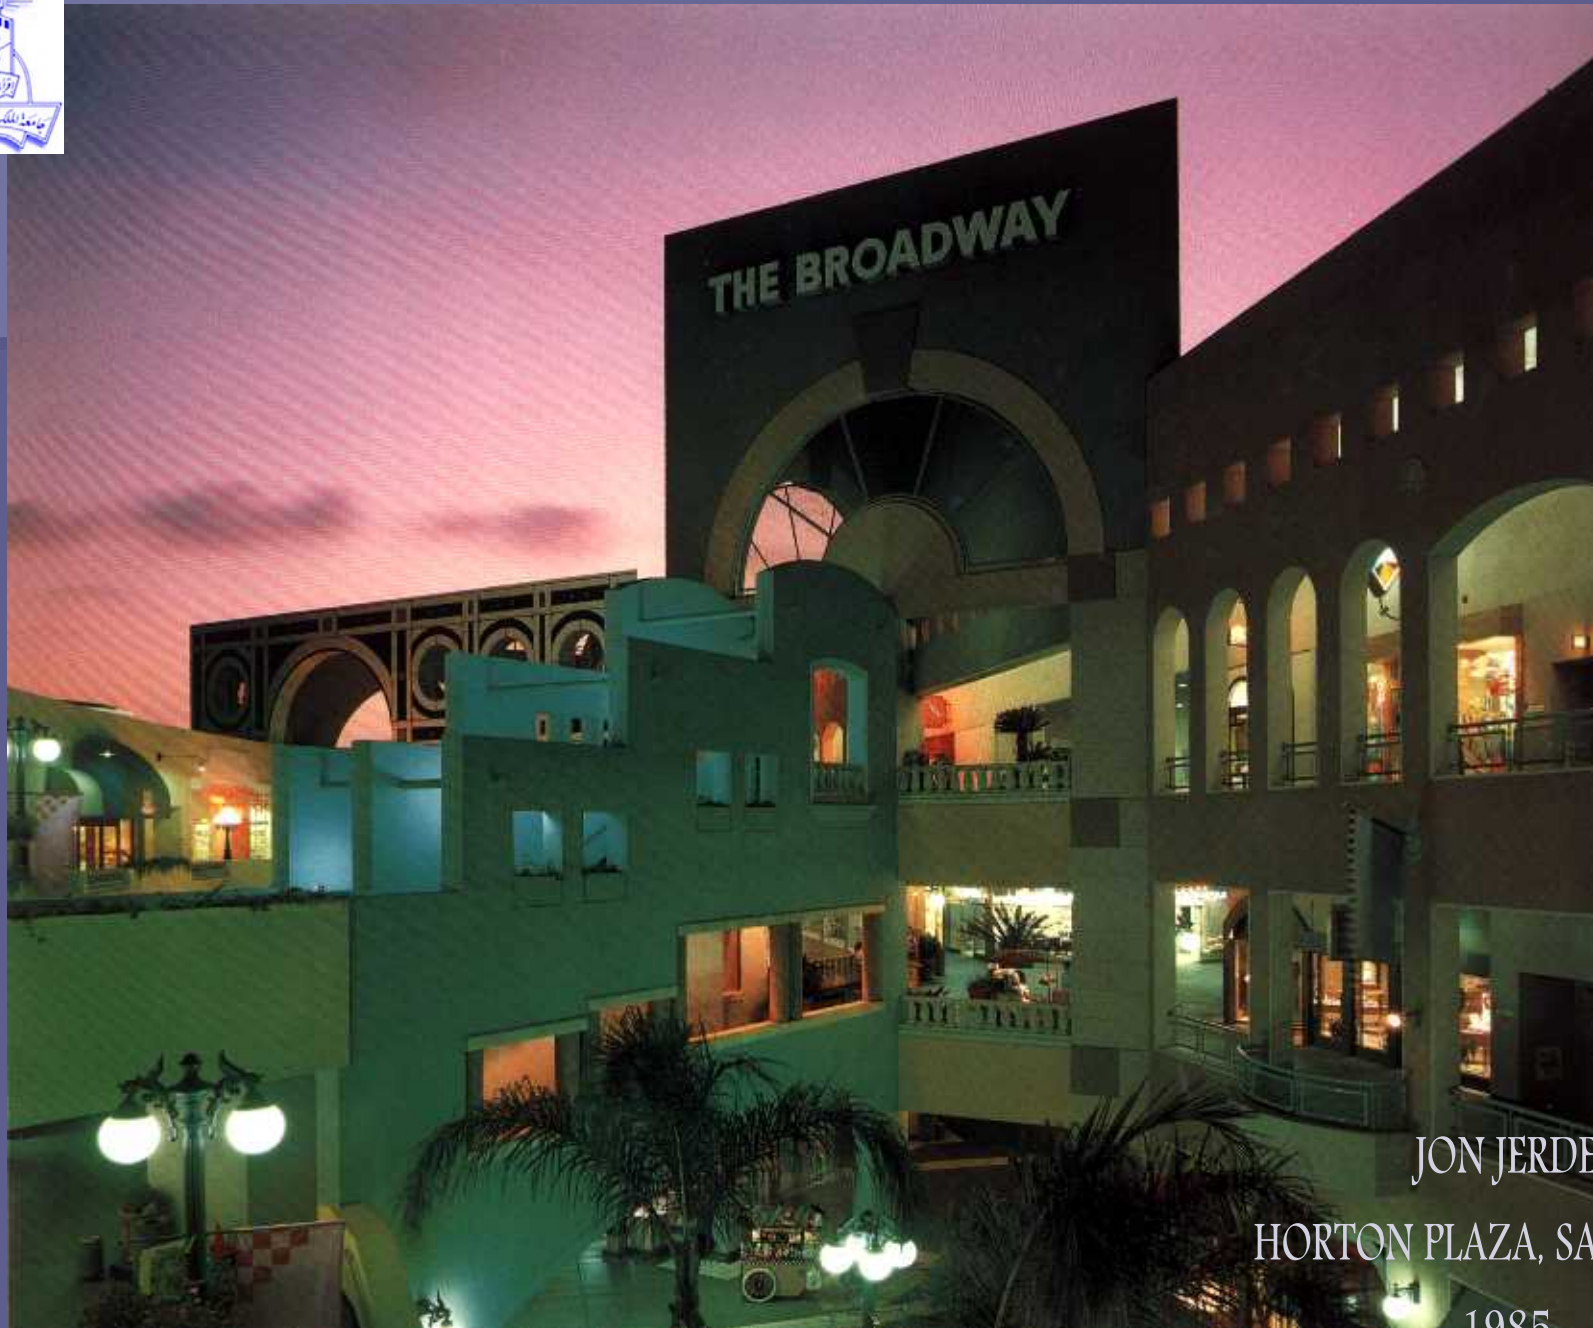

### POPULIST ARCHITECTURE

VIEW OF LAS VEGAS,

MID 1990

YESCO ( YOUNG ELECTRIC SIGN CO. ),  
CAESARS PALACE ENTRANCE PORTICO, LAS VEGAS,

1980

JON JERDE,  
HORTON PLAZA, SAN DIEGO,  
1985

JON JERDE,  
MCA CITY WALK, UNIVERSAL STUDIO, LOS ANGELES,