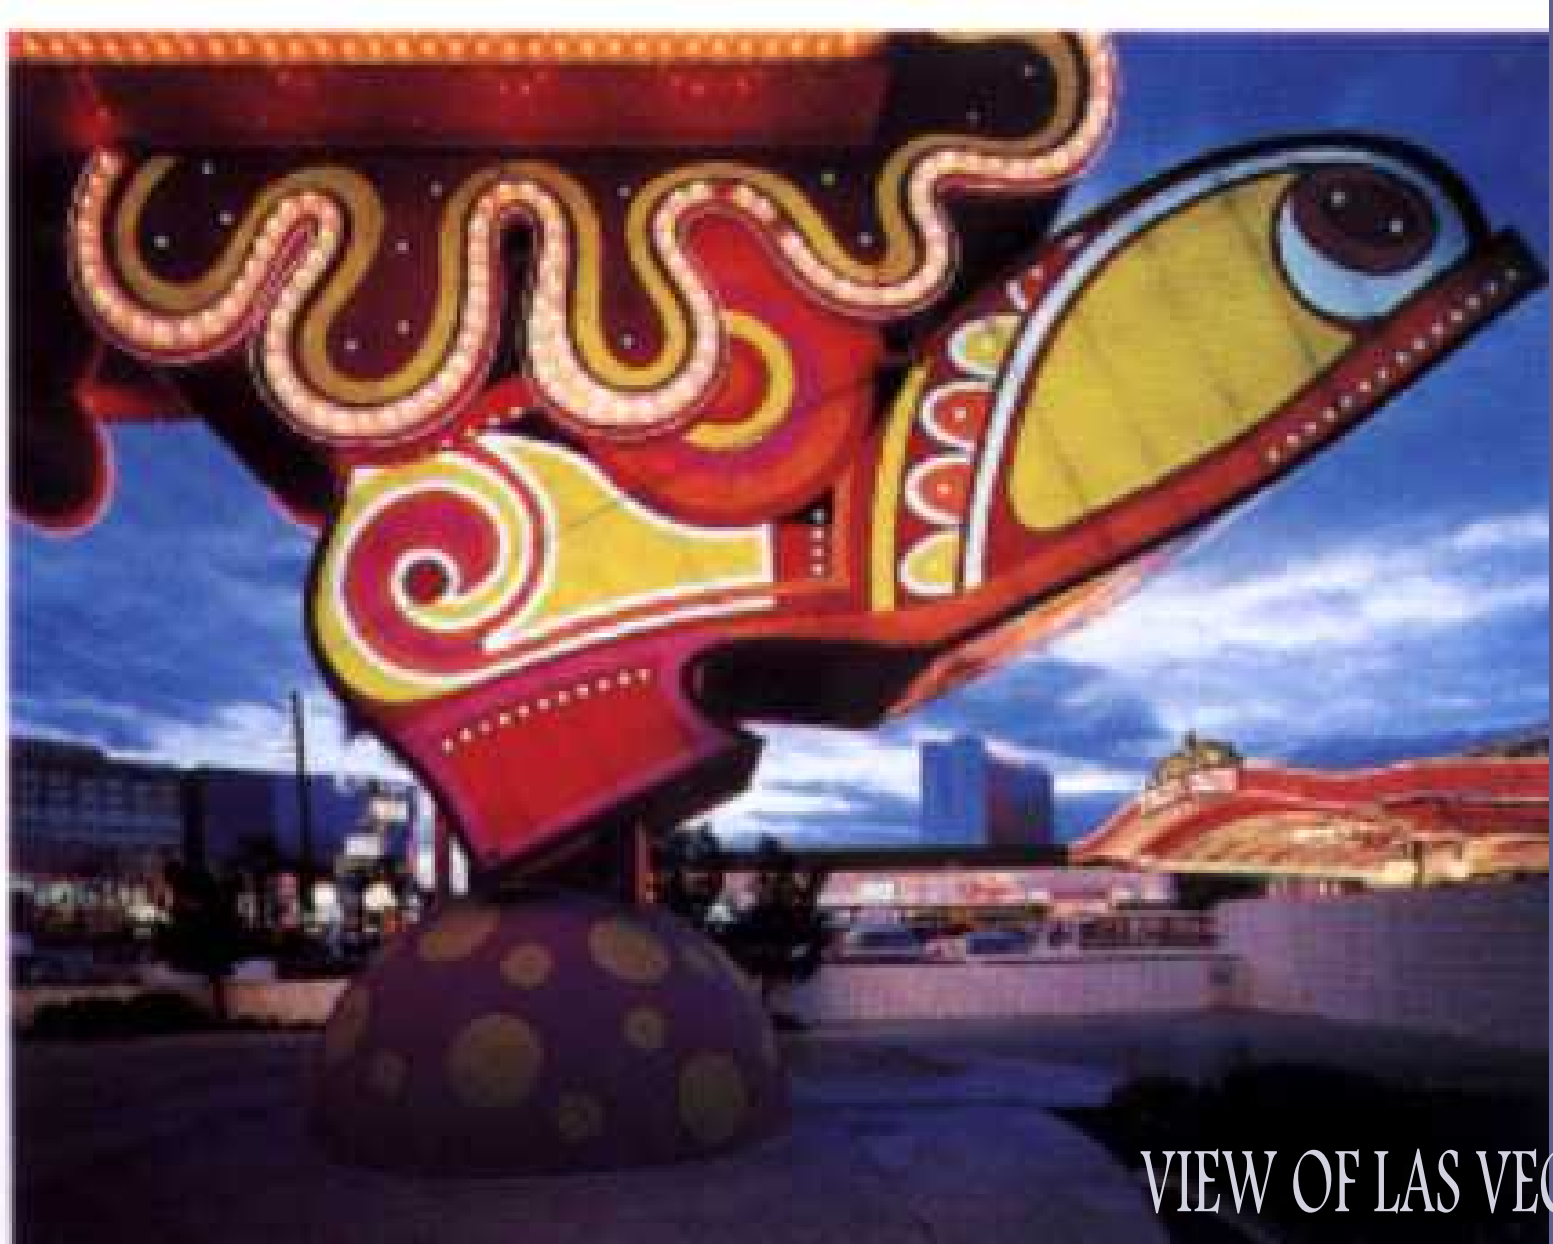

# ARCHITECTURE TODAY

JAMES STEELE

### POPULIST ARCHITECTURE

VIEW OF LAS VEGAS,

MID 1990

YESCO ( YOUNG ELECTRIC SIGN CO. ),  
CAESARS PALACE ENTRANCE PORTICO, LAS VEGAS,

1980

JON JERDE,  
HORTON PLAZA, SAN DIEGO,  
1985

JON JERDE,  
MCA CITY WALK, UNIVERSAL STUDIO, LOS ANGELES,